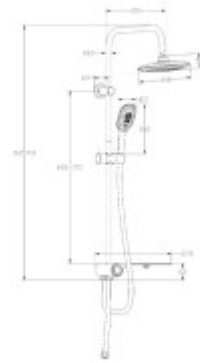

Parameters

General information

Function:	shower panel
Surface treatment:	chrome / white
Warranty:	2
HS code:	84248970
Shower set including the faucet:	No

Technical specifications

Width (cm):	Unfortunately, the sentence you provided ("27,5") does not make sense in Czech, and it cannot be translated into English. Please provide a valid sentence for translation.
Height (cm):	112
Depth (cm):	45
Shower head size (cm):	20 x 20
Shower head dimensions (cm):	10 x 26
Shower hose length (cm):	150
Assembly type:	on the wall
Length of connecting hose (cm):	70
Width of the shelf (cm):	27.5 on the right side
Shower control:	Without a battery
Number of functions:	3

Package dimensions (cm)

Weight (kg):	2
Width of the packaging (cm):	10
Height of packaging (cm):	85
Depth of packaging (cm):	28
Weight including packaging (kg):	2.27

SCHÜTTE
HERGESTELLT VON WERKZEUGE WERKZEUGE

AQUASTAR
ÜBERKOPFBRAUSE-SET MIT ABLAGE
WEISS

VARIABLE & VARIABLE

CA. 112,5 CM

WWW.SCHUETTE.DE