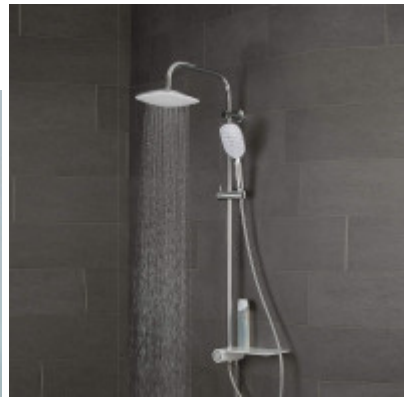

Parameters

General information

Function:	shower panel
Surface treatment:	chrome / white
Warranty:	2
HS code:	84248970
Shower set including the faucet:	No

Technical specifications

Width (cm):	Unfortunately, the sentence you provided ("27,5") does not make sense in Czech, and it cannot be translated into English. Please provide a valid sentence for translation.
Height (cm):	112
Depth (cm):	45
Shower head size (cm):	20 x 20
Shower head dimensions (cm):	10 x 26
Shower hose length (cm):	150
Assembly type:	on the wall
Length of connecting hose (cm):	70
Width of the shelf (cm):	27.5 on the right side
Shower control:	Without a battery
Number of functions:	3

Package dimensions (cm)

Weight (kg):	2
Width of the packaging (cm):	10
Height of packaging (cm):	85
Depth of packaging (cm):	28
Weight including packaging (kg):	2.27

SCHÜTTE
HERGESTELLT VON WERKZEUGE WERKZEUGE

AQUASTAR
ÜBERKOPFBRAUSE-SET MIT ABLAGE
WEISS

VARIABLE & VARIABLE

CA. 112,5 CM

WWW.SCHUETTE.DE