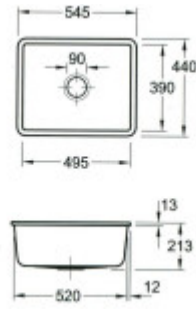

Parameters

Basic parameters

Sink type:	Single sink
Sink shape:	Rectangular
Orientation:	Without orientation
Sink material:	Ceramics
Width of the kitchen cabinet:	60 cm
Sink mounting type:	Bottom
Sink style:	Rustic / Retro sinks
Drain the sink.:	9 cm
Product TARIC code:	69101000

Others

Eccentric control of the drain:	No
Pre-drilled hole for:	No
Possibility to drill another hole:	No
Warranty:	5 years

Dimensions of the main tray (cm)

Width of the basin:	39
The length of the bathtub:	49.5
Depth of the bathtub:	19.3
Minimum width of the cabinet:	60
Round sink:	No
The average size of the basin.:	No

Sink dimensions (cm)

Width of the sink:	The text you provided does not contain any Czech text or HTML tags to translate.
Sink length:	54.5
Sink depth:	21,3
Sink weight (kg):	19.33

Dimensions of the sink package (cm)

Width of the packaging:	68
Height of the packaging:	60
Depth of the packaging:	26
Weight including packaging (kg):	21