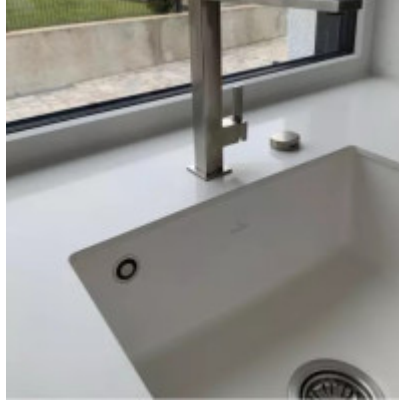

Parameters

Basic parameters

Sink type:	Single sink
Sink shape:	Rectangular
Orientation:	Without orientation
Sink material:	Ceramics
Width of the kitchen cabinet:	60 cm
Sink mounting type:	Bottom
Sink style:	Rustic / Retro sinks
Drain the sink.:	9 cm
Product TARIC code:	69101000

Others

Eccentric control of the drain:	No
Pre-drilled hole for:	No
Possibility to drill another hole:	No
Warranty:	5 years

Dimensions of the main tray (cm)

Width of the basin:	39
The length of the bathtub:	49.5
Depth of the bathtub:	19.3
Minimum width of the cabinet:	60
Round sink:	No
The average size of the basin.:	No

Sink dimensions (cm)

Width of the sink:	The text you provided does not contain any Czech text or HTML tags to translate.
Sink length:	54.5
Sink depth:	21,3
Sink weight (kg):	19.33

Dimensions of the sink package (cm)

Width of the packaging:	68
Height of the packaging:	60
Depth of the packaging:	26
Weight including packaging (kg):	21