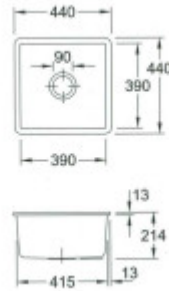

Parameters

Basic parameters

Sink type:	Single sink
Sink shape:	Square-shaped.
Orientation:	Without orientation
Sink material:	Ceramics
Width of the kitchen cabinet:	50 cm
Sink mounting type:	Bottom
Sink style:	Rustic / Retro sinks
Drain the sink.:	9 cm
Product TARIC code:	69101000

Others

Eccentric control of the drain:	No
Pre-drilled hole for:	No
Possibility to drill another hole:	No
Warranty:	5 years

Dimensions of the main tray (cm)

Width of the basin:	39
The length of the bathtub:	39
Depth of the bathtub:	19.3
Minimum width of the cabinet:	50
The average size of the basin.:	No

Sink dimensions (cm)

Width of the sink:	The text you provided does not contain any Czech text or HTML tags to translate.
Sink length:	The text you provided does not contain any Czech text or HTML tags to translate.
Sink depth:	21.4
Sink weight (kg):	15.68

Dimensions of the sink package (cm)

Width of the packaging:	59
Height of the packaging:	60
Depth of the packaging:	26
Weight including packaging (kg):	17