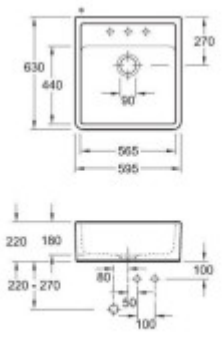

Parameters

Basic parameters

Sink type:	Single sink
Sink shape:	Rectangular
Orientation:	Without orientation
Sink material:	Ceramics
Width of the kitchen cabinet:	60 cm
Sink mounting type:	Modular
Sink style:	Rustic / Retro sinks
Drain the sink.:	9 cm
Product TARIC code:	69101000

Others

Eccentric control of the drain:	No
Pre-drilled hole for:	No
Possibility to drill another hole:	Yes
Warranty:	5 years

Dimensions of the main tray (cm)

Width of the basin:	The text you provided does not contain any Czech text or HTML tags to translate.
The length of the bathtub:	56.5
Depth of the bathtub:	18
Minimum width of the cabinet:	60
The average size of the basin.:	No

Sink dimensions (cm)

Width of the sink:	63
Sink length:	59.5
Sink depth:	22
Sink weight (kg):	35

Dimensions of the sink package (cm)

Width of the packaging:	64
Height of the packaging:	70
Depth of the packaging:	27
Weight including packaging (kg):	36

Spülstein Einzelbecken AS 4330 43

* Montage eines Set Einbecken möglich