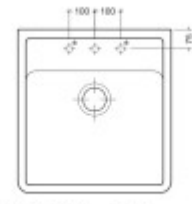

Parameters

Basic parameters

Sink type:	Single sink
Sink shape:	Rectangular
Orientation:	Without orientation
Sink material:	Ceramics
Width of the kitchen cabinet:	60 cm
Sink mounting type:	Modular
Sink style:	Rustic / Retro sinks
Drain the sink.:	9 cm
Product TARIC code:	69101000

Others

Eccentric control of the drain:	No
Pre-drilled hole for:	No
Possibility to drill another hole:	Yes
Warranty:	5 years

Dimensions of the main tray (cm)

Width of the basin:	The text you provided does not contain any Czech text or HTML tags to translate.
The length of the bathtub:	56.5
Depth of the bathtub:	18
Minimum width of the cabinet:	60
The average size of the basin.:	No

Sink dimensions (cm)

Width of the sink:	63
Sink length:	59.5
Sink depth:	22
Sink weight (kg):	35

Dimensions of the sink package (cm)

Width of the packaging:	64
Height of the packaging:	70
Depth of the packaging:	27
Weight including packaging (kg):	36

Spülstein Einzelbecken AS 4330 43

* Montage eines Set Einbecken möglich