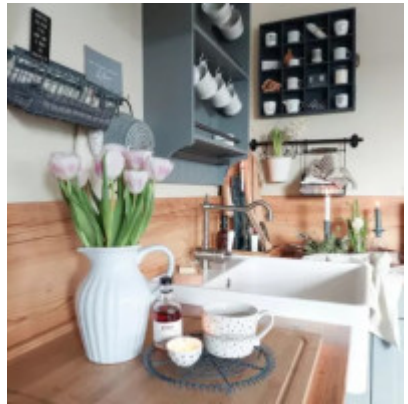

Parameters

Basic parameters

Sink type:	Single sink
Sink shape:	Rectangular
Orientation:	Without orientation
Sink material:	Ceramics
Width of the kitchen cabinet:	60 cm
Sink mounting type:	Modular
Sink style:	Rustic / Retro sinks
Drain the sink.:	9 cm
Product TARIC code:	69101000

Others

Eccentric control of the drain:	No
Pre-drilled hole for:	No
Possibility to drill another hole:	Yes
Warranty:	5 years

Dimensions of the main tray (cm)

Width of the basin:	The text you provided does not contain any Czech text or HTML tags to translate.
The length of the bathtub:	56.5
Depth of the bathtub:	18
Minimum width of the cabinet:	60
The average size of the basin.:	No

Sink dimensions (cm)

Width of the sink:	63
Sink length:	59.5
Sink depth:	22
Sink weight (kg):	35

Dimensions of the sink package (cm)

Width of the packaging:	64
Height of the packaging:	70
Depth of the packaging:	27
Weight including packaging (kg):	36

* Montage eines Set Einbecken möglich