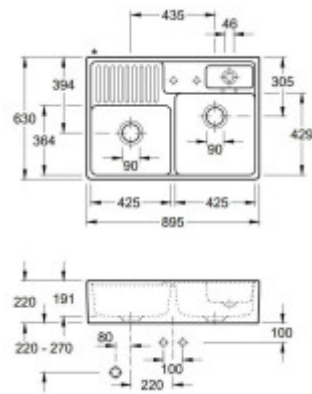

Note: The eccentric drain control is not included with the sink, images are for illustration purposes only.

Parts of the packaging:

- Sifon
- Release.
- Plastic net/dish.

Parameters

Basic parameters

Sink type:	Double sink.
Sink shape:	Rectangular
Orientation:	Without orientation
Sink material:	Ceramics
Width of the kitchen cabinet:	90 cm
Sink mounting type:	Modular
Sink style:	Rustic / Retro sinks
Drain the sink.:	9 cm
Product TARIC code:	69101000

Others

Eccentric control of the drain:	No
Pre-drilled hole for:	No
Possibility to drill another hole:	Yes
Warranty:	5 years

Dimensions of the main tray (cm)

Width of the basin:	42.9
The length of the bathtub:	42.5
Depth of the bathtub:	19.1
Minimum width of the cabinet:	90
The average size of the basin.:	No

Sink dimensions (cm)

Width of the sink:	63
Sink length:	89.5
Sink depth:	22
Sink weight (kg):	44.93

Dimensions of the sink package (cm)

Width of the packaging:	95
Height of the packaging:	70
Depth of the packaging:	27
Weight including packaging (kg):	46

Villeroy & Boch
1754

Reis weißer Grundteller ohne Tischkante - glänzend
Die Abbildung ist stark vergrößert (Originalgröße: 35 mm x 45 mm)