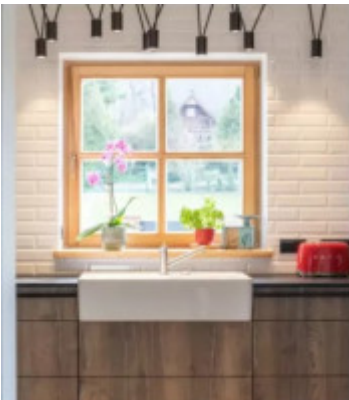

Villeroy & Boch
1754