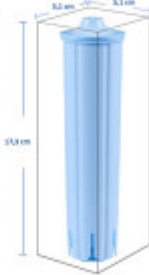

NSF NSF certified raw materials

NSF4 NSF4 certified filter by NSF

TUV Certified by TUV