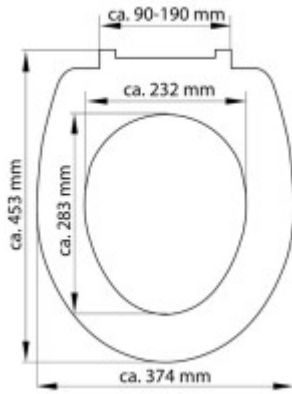

Parts of the packaging:

- Instructions

Parameters

Basic parameters

Material:	Duroplast
Closing:	Soft Close
Distance of mounting holes:	125 - 210 mm

Dimensions, weight and packaging

Included in the package:	mounting kit
Warranty:	2 years
The dimensions of the seat outer (W x D):	approximately 374 x 453 mm
Dimensions of the seat interior (w x d):	approx. 232 x 283 mm
Width of the packaging (cm):	38
Height of packaging (cm):	6
Depth of packaging (cm):	46
Weight including packaging (kg):	2.1 kg
Product TARIC code:	39222000