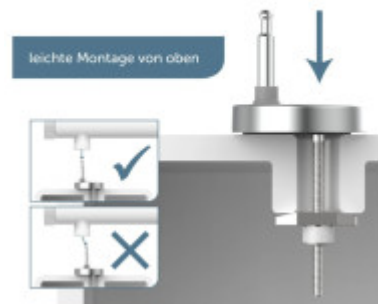

SCHÜTTE
LIEBESLIEBE UND BEQUEMHEIT GEFÜHRT

SCHÜTTE
LIEBESLIEBE UND BEQUEMHEIT GEFÜHRT