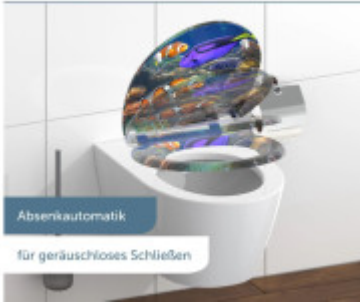

SCHÜTTE

SCHÜTTE