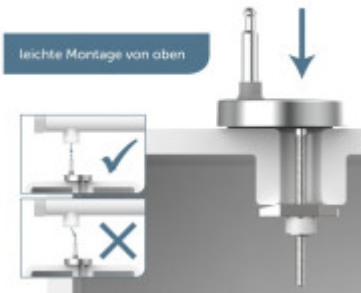

SCHÜTTE
LEBENSZEIT UND BEQUEMHEIT MIT UNS

SCHÜTTE
LEBENSZEIT UND BEQUEMHEIT MIT UNS

SCHÜTTE
LEBENSZEIT UND BEQUEMHEIT MIT UNS