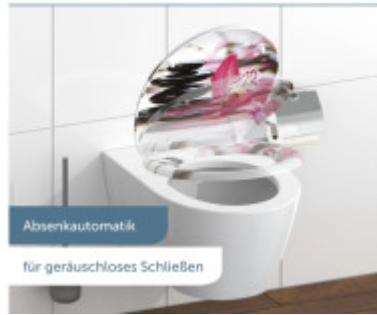

SCHÜTTE
LEBENSZEIT UND BEQUEMHEIT MIT UNS

SCHÜTTE
LEBENSZEIT UND BEQUEMHEIT MIT UNS

SCHÜTTE
LEBENSZEIT UND BEQUEMHEIT MIT UNS