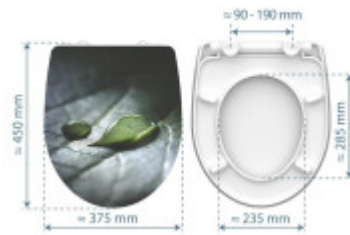

SCHÜTTE
KRAFTWERK UND BRÜNNEN GUT 2016