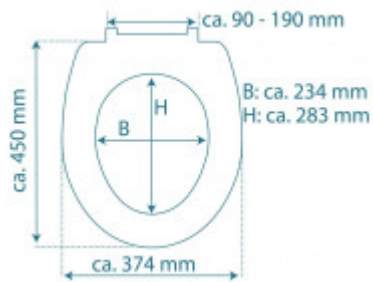

SCHÜTTE
KRAFTWERK UND BRÜNNEN GUT 2016

SCHÜTTE
KRAFTWERK UND BRÜNNEN GUT 2016

Duroplast WC-Sitz
pflegeleichte Oberfläche

SCHÜTTE
KRAFTWERK UND BRÜNNEN GUT 2016

SCHÜTTE
KRAFTWERK UND BRÜNNEN GUT 2016

SCHÜTTE
KRAFTWERK UND BRÜNNEN GUT 2016

SCHÜTTE
KRAFTWERK UND BRÜNNEN GUT 2016

SCHÜTTE
KRAFTWERK UND BRÜNNEN GUT 2016