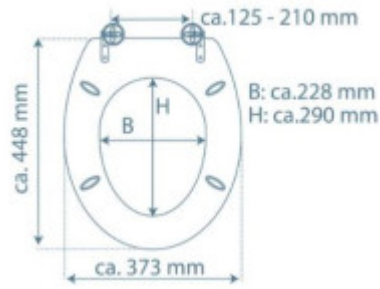

Easy installation

The assembly is very simple, with the help of the attached instructions, anyone can do it in 5 minutes.

Parts of the packaging:

- Instructions

Parameters

Basic parameters

Material:	Duroplast
Closing:	Soft Close
Distance of mounting holes:	90 - 170 mm

Dimensions, weight and packaging

Included in the package:	mounting kit
Warranty:	2 years
The dimensions of the seat outer (W x D):	approximately 373 x 448 mm
Dimensions of the seat interior (w x d):	approximately 228 x 290 mm
Width of the packaging (cm):	38
Height of packaging (cm):	6
Depth of packaging (cm):	46
Weight including packaging (kg):	2.1 kg
Product TARIC code:	39222000