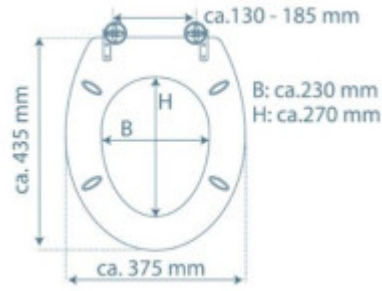

## Basic parameters

Material:	MDF
Closing:	Soft Close
Distance of mounting holes:	130 - 185 mm

## Dimensions, weight and packaging

Included in the package:	mounting kit
Warranty:	2 years
The dimensions of the seat outer (W x D):	approximately 375 x 435 mm
Dimensions of the seat interior (w x d):	approximately 230 x 270 mm
Width of the packaging (cm):	38
Height of packaging (cm):	6
Depth of packaging (cm):	46
Weight including packaging (kg):	2.1 kg
Product TARIC code:	44219910