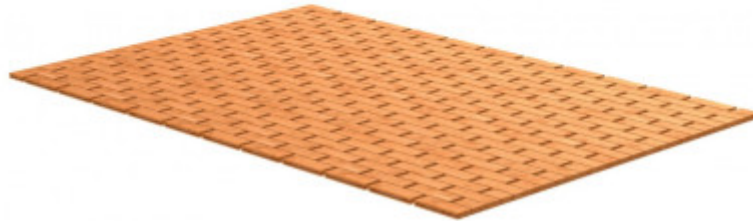

# Schütte Bambusová koupelnová předložka, 500 x 700 mm (TE-BA02)

Dokonale sladěné koupelnové doplňky zajišťují kvalitní vzhled a příjemnou atmosféru v koupelně.

EAN: 9002560704573

**590 Kč**

488 Kč bez DPH

**The Schütte bamboo bathroom mat** represents customer individuality. The original bamboo mat is not only practical, but also becomes an interesting decorative element in your bathroom. At the same time, it provides safety and comfort. The bamboo surface guarantees stability and safety even on wet surfaces. The mat does not slip even when getting out of the shower or bathtub. It will look perfect and serve well in a sauna as well.

It is made of high-quality bamboo wood. It is characterized by long durability and moisture resistance.