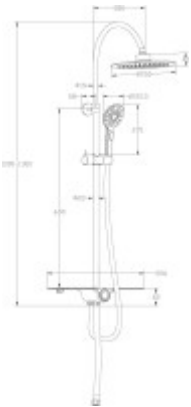

SCHÜTTE
KRAFT DER WASSERWELT SEIT 1926

AQUASTAR ÜBERKOPFBRAUSE-SET MIT ABLAGE WEISS