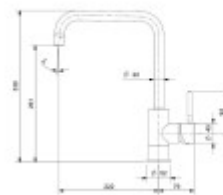

Parameters

Basic parameters

Sink type:	Single sink
Sink shape:	Rectangular
Orientation:	Without orientation
Sink material:	Stainless steel
Width of the kitchen cabinet:	60 cm
Sink mounting type:	Bottom
Sink style:	Modern sinks
Drain the sink.:	9 cm
Product TARIC code:	73241000

Others

Eccentric control of the drain:	No
Pre-drilled hole for:	No
Possibility to drill another hole:	No
Warranty:	5

Dimensions of the main tray (cm)

Width of the basin:	50
The length of the bathtub:	40
Depth of the bathtub:	20
Minimum width of the cabinet:	60
Round sink:	No

Sink dimensions (cm)

Width of the sink:	54
Sink length:	The text you provided does not contain any Czech text or HTML tags to translate.
Sink depth:	20
Sink weight (kg):	6

Dimensions of the sink package (cm)

Width of the packaging:	61
Height of the packaging:	26
Depth of the packaging:	Unfortunately, you didn't provide any Czech text to be translated. Could you please provide the text you want to be translated into English?
Weight including packaging (kg):	7