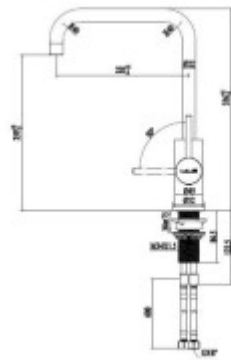

Parameters

Basic parameters

Sink type:	Single sink
Sink shape:	Rectangular
Orientation:	Without orientation
Sink material:	Stainless steel
Width of the kitchen cabinet:	60 cm
Sink mounting type:	Bottom
Sink style:	Modern sinks
Drain the sink.:	9 cm
Product TARIC code:	73241000

Others

Eccentric control of the drain:	No
Pre-drilled hole for:	No
Possibility to drill another hole:	No
Warranty:	5

Dimensions of the main tray (cm)

Width of the basin:	50
The length of the bathtub:	40
Depth of the bathtub:	20
Minimum width of the cabinet:	60
Round sink:	No

Sink dimensions (cm)

Width of the sink:	54
Sink length:	The text you provided does not contain any Czech text or HTML tags to translate.
Sink depth:	20
Sink weight (kg):	6

Dimensions of the sink package (cm)

Width of the packaging:	61
Height of the packaging:	26
Depth of the packaging:	Unfortunately, you didn't provide any Czech text to be translated. Could you please provide the text you want to be translated into English?
Weight including packaging (kg):	7