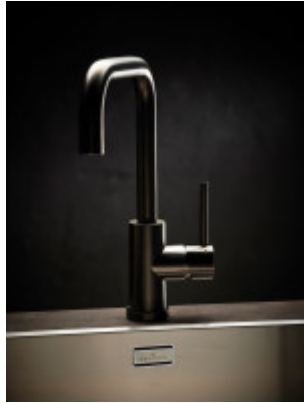

Parameters

Basic parameters

Sink type:	Single sink
Sink shape:	Rectangular
Orientation:	Without orientation
Sink material:	Stainless steel
Width of the kitchen cabinet:	60 cm
Sink mounting type:	Bottom
Sink style:	Modern sinks
Drain the sink.:	9 cm
Product TARIC code:	73241000

Others

Eccentric control of the drain:	No
Pre-drilled hole for:	No
Possibility to drill another hole:	No
Warranty:	5

Dimensions of the main tray (cm)

Width of the basin:	50
The length of the bathtub:	40
Depth of the bathtub:	20
Minimum width of the cabinet:	60
Round sink:	No

Sink dimensions (cm)

Width of the sink:	54
Sink length:	The text you provided does not contain any Czech text or HTML tags to translate.
Sink depth:	20
Sink weight (kg):	6

Dimensions of the sink package (cm)

Width of the packaging:	61
Height of the packaging:	26
Depth of the packaging:	Unfortunately, you didn't provide any Czech text to be translated. Could you please provide the text you want to be translated into English?
Weight including packaging (kg):	7