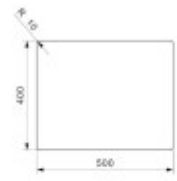

Parameters

Basic parameters

Sink type:	Single sink
Sink shape:	Rectangular
Orientation:	Without orientation
Sink material:	Stainless steel
Width of the kitchen cabinet:	60 cm
Sink mounting type:	Bottom
Sink style:	Modern sinks
Drain the sink.:	9 cm
Product TARIC code:	73241000

Others

Eccentric control of the drain:	No
Pre-drilled hole for:	No
Possibility to drill another hole:	No
Warranty:	5 years

Dimensions of the main tray (cm)

Width of the basin:	50
The length of the bathtub:	40
Depth of the bathtub:	20
Minimum width of the cabinet:	60
Round sink:	No

Sink dimensions (cm)

Width of the sink:	54
Sink length:	The text you provided does not contain any Czech text or HTML tags to translate.
Sink depth:	20
Sink weight (kg):	6

Dimensions of the sink package (cm)

Width of the packaging:	61
Height of the packaging:	26
Depth of the packaging:	Unfortunately, you didn't provide any Czech text to be translated. Could you please provide the text you want to be translated into English?
Weight including packaging (kg):	7