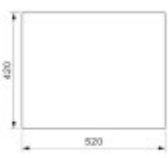

Parameters

Basic parameters

Sink type:	Single sink
Sink shape:	Rectangular
Orientation:	Without orientation
Sink material:	Stainless steel
Width of the kitchen cabinet:	60 cm
Sink mounting type:	Bottom
Sink style:	Modern sinks
Drain the sink.:	9 cm
Product TARIC code:	73241000

Others

Eccentric control of the drain:	No
Pre-drilled hole for:	No
Possibility to drill another hole:	No
Warranty:	5 years

Dimensions of the main tray (cm)

Width of the basin:	50
The length of the bathtub:	40
Depth of the bathtub:	20
Minimum width of the cabinet:	60
Round sink:	No

Sink dimensions (cm)

Width of the sink:	54
Sink length:	The text you provided does not contain any Czech text or HTML tags to translate.
Sink depth:	20
Sink weight (kg):	6

Dimensions of the sink package (cm)

Width of the packaging:	61
Height of the packaging:	26
Depth of the packaging:	Unfortunately, you didn't provide any Czech text to be translated. Could you please provide the text you want to be translated into English?
Weight including packaging (kg):	7