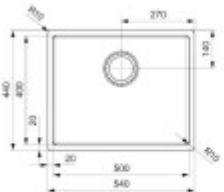

Parameters

Basic parameters

Sink type:	Single sink
Sink shape:	Rectangular
Orientation:	Without orientation
Sink material:	Stainless steel
Width of the kitchen cabinet:	60 cm
Sink mounting type:	Bottom
Sink style:	Modern sinks
Drain the sink.:	9 cm
Product TARIC code:	73241000

Others

Eccentric control of the drain:	No
Pre-drilled hole for:	No
Possibility to drill another hole:	No
Warranty:	5 years

Dimensions of the main tray (cm)

Width of the basin:	50
The length of the bathtub:	40
Depth of the bathtub:	20
Minimum width of the cabinet:	60
Round sink:	No

Sink dimensions (cm)

Width of the sink:	54
Sink length:	The text you provided does not contain any Czech text or HTML tags to translate.
Sink depth:	20
Sink weight (kg):	6

Dimensions of the sink package (cm)

Width of the packaging:	61
Height of the packaging:	26
Depth of the packaging:	Unfortunately, you didn't provide any Czech text to be translated. Could you please provide the text you want to be translated into English?
Weight including packaging (kg):	7