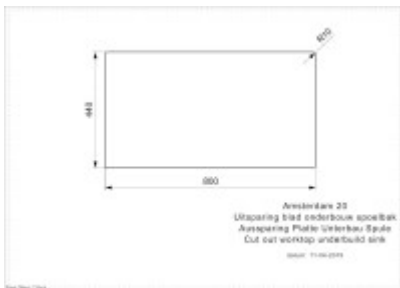

Parameters

Basic parameters

Sink type:	Double sink.
Sink shape:	Rectangular
Orientation:	Double-sided orientation
Sink material:	Granite
Width of the kitchen cabinet:	90 cm
Sink mounting type:	Upper
Sink style:	Classic sinks
Drain the sink.:	9 cm
Product TARIC code:	68029390

Others

Eccentric control of the drain:	No
Pre-drilled hole for:	No
Possibility to drill another hole:	Yes
Warranty:	10 years.

Dimensions of the main tray (cm)

Width of the basin:	The text you provided does not contain any Czech text or HTML tags to translate.
The length of the bathtub:	35.5
Depth of the bathtub:	20
Minimum width of the cabinet:	90
The average size of the basin.:	No

Sink dimensions (cm)

Width of the sink:	50
Sink length:	86
Sink depth:	20
Sink weight (kg):	16

Dimensions of the sink package (cm)

Width of the packaging:	51.5
Height of the packaging:	I'm sorry, but "20,8" is not a valid sentence in Czech. Could you please provide a complete sentence for translation?
Depth of the packaging:	This is not a sentence in Czech. "87,5" is a number and does not form a complete sentence.
Weight including packaging (kg):	17