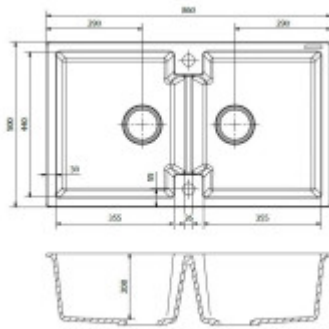

Parameters

Basic parameters

Sink type:	Double sink.
Sink shape:	Rectangular
Orientation:	Double-sided orientation
Sink material:	Granite
Width of the kitchen cabinet:	90 cm
Sink mounting type:	Upper
Sink style:	Classic sinks
Drain the sink.:	9 cm
Product TARIC code:	68029390

Others

Eccentric control of the drain:	No
Pre-drilled hole for:	No
Possibility to drill another hole:	Yes
Warranty:	10 years.

Dimensions of the main tray (cm)

Width of the basin:	The text you provided does not contain any Czech text or HTML tags to translate.
The length of the bathtub:	35.5
Depth of the bathtub:	20
Minimum width of the cabinet:	90
The average size of the basin.:	No

Sink dimensions (cm)

Width of the sink:	50
Sink length:	86
Sink depth:	20
Sink weight (kg):	16

Dimensions of the sink package (cm)

Width of the packaging:	51.5
Height of the packaging:	I'm sorry, but "20,8" is not a valid sentence in Czech. Could you please provide a complete sentence for translation?
Depth of the packaging:	This is not a sentence in Czech. "87,5" is a number and does not form a complete sentence.
Weight including packaging (kg):	17