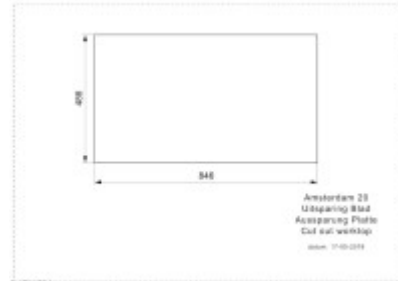

Parameters

Basic parameters

Sink type:	Double sink.
Sink shape:	Rectangular
Orientation:	Double-sided orientation
Sink material:	Granite
Width of the kitchen cabinet:	90 cm
Sink mounting type:	Upper
Sink style:	Classic sinks
Drain the sink.:	9 cm
Product TARIC code:	68029390

Others

Eccentric control of the drain:	No
Pre-drilled hole for:	No
Possibility to drill another hole:	Yes
Warranty:	10 years.

Dimensions of the main tray (cm)

Width of the basin:	The text you provided does not contain any Czech text or HTML tags to translate.
The length of the bathtub:	35.5
Depth of the bathtub:	20
Minimum width of the cabinet:	90
The average size of the basin.:	No

Sink dimensions (cm)

Width of the sink:	50
Sink length:	86
Sink depth:	20
Sink weight (kg):	16

Dimensions of the sink package (cm)

Width of the packaging:	51.5
Height of the packaging:	I'm sorry, but "20,8" is not a valid sentence in Czech. Could you please provide a complete sentence for translation?
Depth of the packaging:	This is not a sentence in Czech. "87,5" is a number and does not form a complete sentence.
Weight including packaging (kg):	17