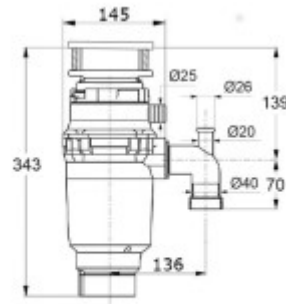

EcoMaster EVO3 ECONOMY