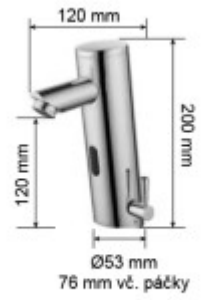

Electric specifications

Power:	Battery adapter 4x AA 1.5 V
--------	-----------------------------

Protective and security elements

Degree of protection:	IP56
Automatic water shut-off:	Yes

Dimensions, weight, packaging

Device dimensions:	200 x 120 x 53 mm (including handle 76 mm) (L/W/H)
Device weight:	1 kg
Packaging dimensions:	135 x 330 x 240 mm (w/l/h)
Weight including packaging (kg):	1.9 kg
Packing method:	Protective polybag, polystyrene cover, cardboard box
Width of the packaging (cm):	26.5
Height of packaging (cm):	26.5
Depth of packaging (cm):	18.5