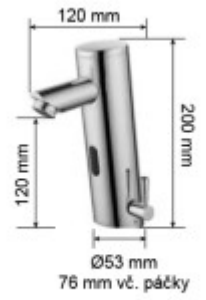

## Electric specifications

Power:	Battery adapter 4x AA 1.5 V
--------	-----------------------------

## Dimensions, weight, packaging

Device dimensions:	200 x 120 x 53 mm (including handle 76 mm) (L/W/H)
Device weight:	1 kg
Packaging dimensions:	135 x 330 x 240 mm (w/l/h)
Weight including packaging (kg):	1.9 kg
Packing method:	Protective polybag, polystyrene cover, cardboard box
Width of the packaging (cm):	26.5
Height of packaging (cm):	26.5
Depth of packaging (cm):	18.5