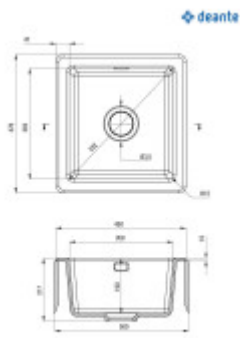

Parameters

Basic parameters

Sink type:	Single sink
Sink shape:	Rectangular
Orientation:	Without orientation
Sink material:	Ceramics
Width of the kitchen cabinet:	50 cm
Sink mounting type:	Upper
Sink style:	Rustic / Retro sinks
Drain the sink.:	9 cm
Product TARIC code:	68029390

Others

Eccentric control of the drain:	No
Pre-drilled hole for:	No
Possibility to drill another hole:	No
Warranty:	2 years

Dimensions of the main tray (cm)

Width of the basin:	38.3
The length of the bathtub:	35.8
Depth of the bathtub:	19
Minimum width of the cabinet:	50
Round sink:	No
The average size of the basin.:	No

Sink dimensions (cm)

Width of the sink:	47.8
Sink length:	45
Sink depth:	21.7
Sink weight (kg):	18

Dimensions of the sink package (cm)

Width of the packaging:	54
Height of the packaging:	25
Depth of the packaging:	Unfortunately, you didn't provide any Czech text to be translated. Could you please provide the text you want to be translated into English?
Weight including packaging (kg):	20.25