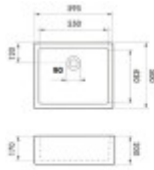

## Dimensions of the main tray (cm)

Width of the basin:	42
The length of the bathtub:	55
Depth of the bathtub:	17
Minimum width of the cabinet:	60
The average size of the basin.:	No

## Sink dimensions (cm)

Width of the sink:	50
Sink length:	59.5
Sink depth:	20
Sink weight (kg):	25.7

## Dimensions of the sink package (cm)

Width of the packaging:	51.5
Height of the packaging:	I'm sorry, but "20,8" is not a valid sentence in Czech. Could you please provide a complete sentence for translation?
Depth of the packaging:	61
Weight including packaging (kg):	27