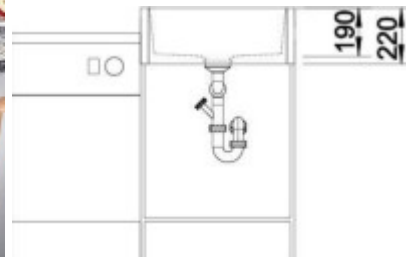

Parts of the packaging:

- Sifon
- Release.
- Robbery

Parameters

Basic parameters

Sink type:	Single sink
Sink shape:	Square-shaped.
Orientation:	Without orientation
Sink material:	Ceramics
Width of the kitchen cabinet:	60 cm
Sink mounting type:	Modular
Sink style:	Rustic / Retro sinks
Drain the sink.:	9 cm

Others

Eccentric control of the drain:	No
Pre-drilled hole for:	Battery
Possibility to drill another hole:	Yes
Warranty:	2 years

Dimensions of the main tray (cm)

Width of the basin:	The text you provided does not contain any Czech text or HTML tags to translate.
The length of the bathtub:	53
Depth of the bathtub:	19
Minimum width of the cabinet:	60
The average size of the basin.:	No

Sink dimensions (cm)

Width of the sink:	60
Sink length:	60
Sink depth:	19
Sink weight (kg):	30

Dimensions of the sink package (cm)

Width of the packaging:	There seems to be an error with your input. Could you please provide a sentence in Czech for translation?
Height of the packaging:	19.8
Depth of the packaging:	There seems to be an error with your input. Could you please provide a sentence in Czech for translation?
Weight including packaging (kg):	31