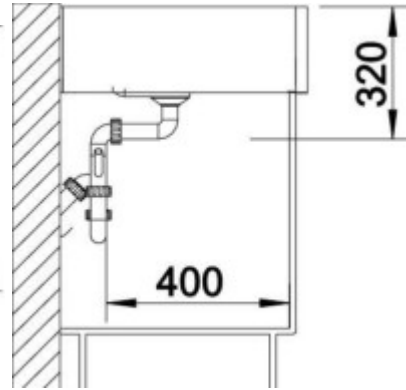

Parts of the packaging:

- Sifon
- Release.
- Robbery

Parameters

Basic parameters

Sink type:	Single sink
Sink shape:	Square-shaped.
Orientation:	Without orientation
Sink material:	Ceramics
Width of the kitchen cabinet:	60 cm
Sink mounting type:	Modular
Sink style:	Rustic / Retro sinks
Drain the sink.:	9 cm

Others

Eccentric control of the drain:	No
Pre-drilled hole for:	Battery
Possibility to drill another hole:	Yes
Warranty:	2 years

Dimensions of the main tray (cm)

Width of the basin:	The text you provided does not contain any Czech text or HTML tags to translate.
The length of the bathtub:	53
Depth of the bathtub:	19
Minimum width of the cabinet:	60
The average size of the basin.:	No

Sink dimensions (cm)

Width of the sink:	60
Sink length:	60
Sink depth:	19
Sink weight (kg):	30

Dimensions of the sink package (cm)

Width of the packaging:	There seems to be an error with your input. Could you please provide a sentence in Czech for translation?
Height of the packaging:	19.8
Depth of the packaging:	There seems to be an error with your input. Could you please provide a sentence in Czech for translation?
Weight including packaging (kg):	31