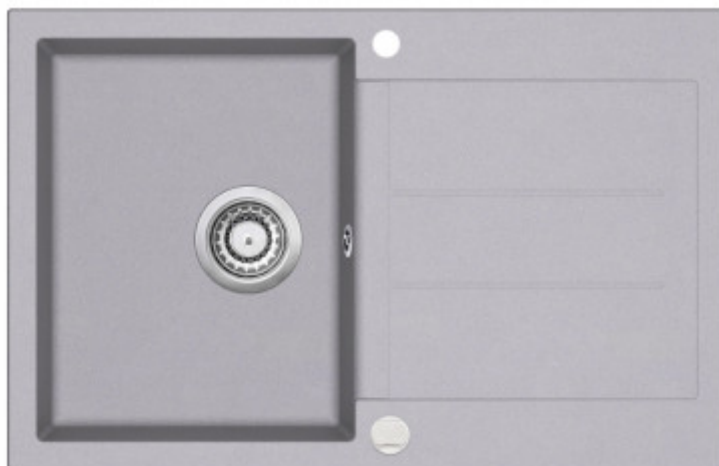

Aquasanita - Helika Tesa 780.0E

Moderní granitový dřez s odkapem a excentrem. Horní montáž. Min. šířka kuchyňské linky 45 cm. Hloubka vaničky 20 cm.

EAN: 4101202069492

4 190 Kč

3 463 Kč excluding VAT

EAN: 4101110069447

The Tesa 780.0E, supplied by Aquasanita, comes in an ideal size of 50 x 78 cm and with a depth of the basin of 20 cm. The **depth of the basin** is sufficient for regular washing of large baking sheets or bulky pots. The drip tray of the sink is also practical. Holes for a faucet, eccentric control, or soap dispenser can be drilled into the sink.

The components of the Tesa 780.0E sink equipment include **eccentric control**. The automatic drain closure is a system that allows you to close and open the water drain using a button. An important advantage of this solution is the fact that one movement is enough for immediate water unlocking without having to immerse your hands.

- granite sink with a drainer and eccentric control
- Tesa 780.0E has an extended warranty of 5 years.
- The advantage is the color variability and the possibility to match it with the rest of the kitchen.
- It is a popular choice among customers.
- sufficiently deep 20 cm sink basin
- The sink is intended for top mounting.
- suitable for a cabinet of 45 cm
- made of high-quality materials