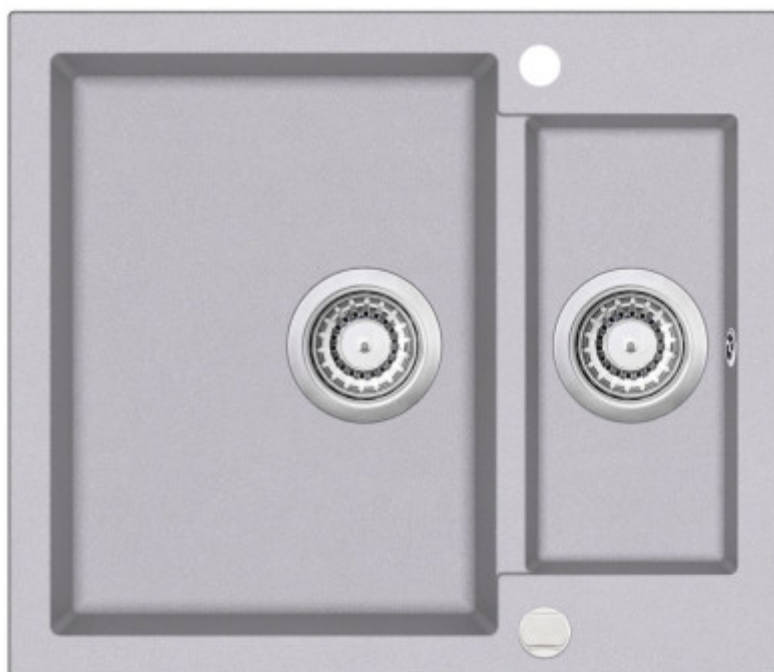

Aquasanita - Helika Tesa 580.1E

Praktický granitový dřez s vaničkou. Horní montáž. Min. šířka kuchyňské skříňky 60 cm. Hloubka hl. vaničky 20 cm.

EAN: 4150202069650

3 890 Kč

3 215 Kč excluding VAT

EAN: 4150601069664

The sink has a main chamber (with a depth of 20 cm) and a smaller basin (with a depth of 12 cm). The main basin of the sink is mainly used for rinsing and washing bulky dishes. The smaller basin of the sink can be used, for example, for rinsing fruits and vegetables or for thawing meat.

- granite sink with eccentric control and a second smaller basin
- Tesa 580.1E comes with an extended warranty of 5 years.
- The advantage is the color variability and the possibility to match it with the rest of the kitchen.
- it is a popular choice among customers for smaller kitchen spaces
- sufficiently deep 20 cm sink basin
- The sink is intended for top mounting.
- suitable for a cabinet of 60 cm
- made of high-quality materials

Parts of the packaging:

- Sifon
- Excentric control
- Assembly brackets
- Release.
- Robbery

Parameters

Basic parameters

Sink type:	Double sink.
Sink shape:	Rectangular
Orientation:	Double-sided orientation
Sink material:	Granite
Width of the kitchen cabinet:	60 cm
Sink mounting type:	Upper
Sink style:	Rustic / Retro sinks
Drain the sink.:	9 cm
Product TARIC code:	68029390