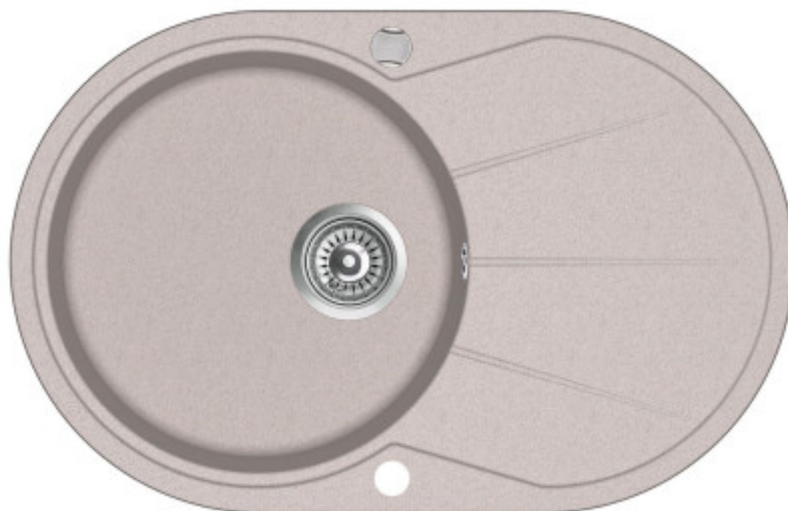

# Aquasanita - Helika Clarus 780.0E

**Kulatý dřez s odkapem, určen pro montáž na pracovní desku. Hloubka vaničky 19,5 cm. Min. šířka kuchyňské skříňky 50 cm.**

EAN: 4101110014492  
**3 590 Kč**  
2 967 Kč excluding VAT

The unique sink **Aquasanita Helika Clarus 780.0E** is one of the few round granite sinks with a drainer. The sink has gained popularity especially among customers who are close to a rustic kitchen style or the Provence style.

The Clarus 780.0E sink features a sufficiently **spacious and deep bowl** (19.5 cm), where you can comfortably wash even larger dishes such as big pots or baking sheets. The sink also offers a drainer, which is a practical helper for storing washed dishes.

One of the components of the Clarus 780.0E sink equipment is an **eccentric control**. Automatic drainage closure is a system that allows you to close and open the water drainage using a button. An important advantage of this solution is the fact that one movement is enough for immediate water unlocking without having to immerse your hands.