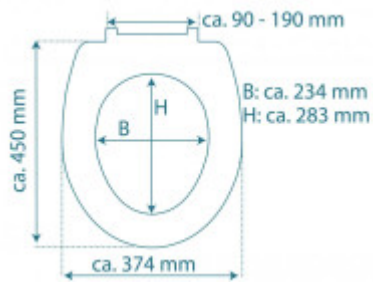

SCHÜTTE
KRAFTWERK UND BRUNNEN GfH 2018

SCHÜTTE
KRAFTWERK UND BRUNNEN GfH 2018

Duroplast WC-Sitz
pflegeleichte Oberfläche

SCHÜTTE
KRAFTWERK UND BRUNNEN GfH 2018

SCHÜTTE
KRAFTWERK UND BRUNNEN GfH 2018

SCHÜTTE
KRAFTWERK UND BRUNNEN GfH 2018

SCHÜTTE
KRAFTWERK UND BRUNNEN GfH 2018

SCHÜTTE
KRAFTWERK UND BRUNNEN GfH 2018